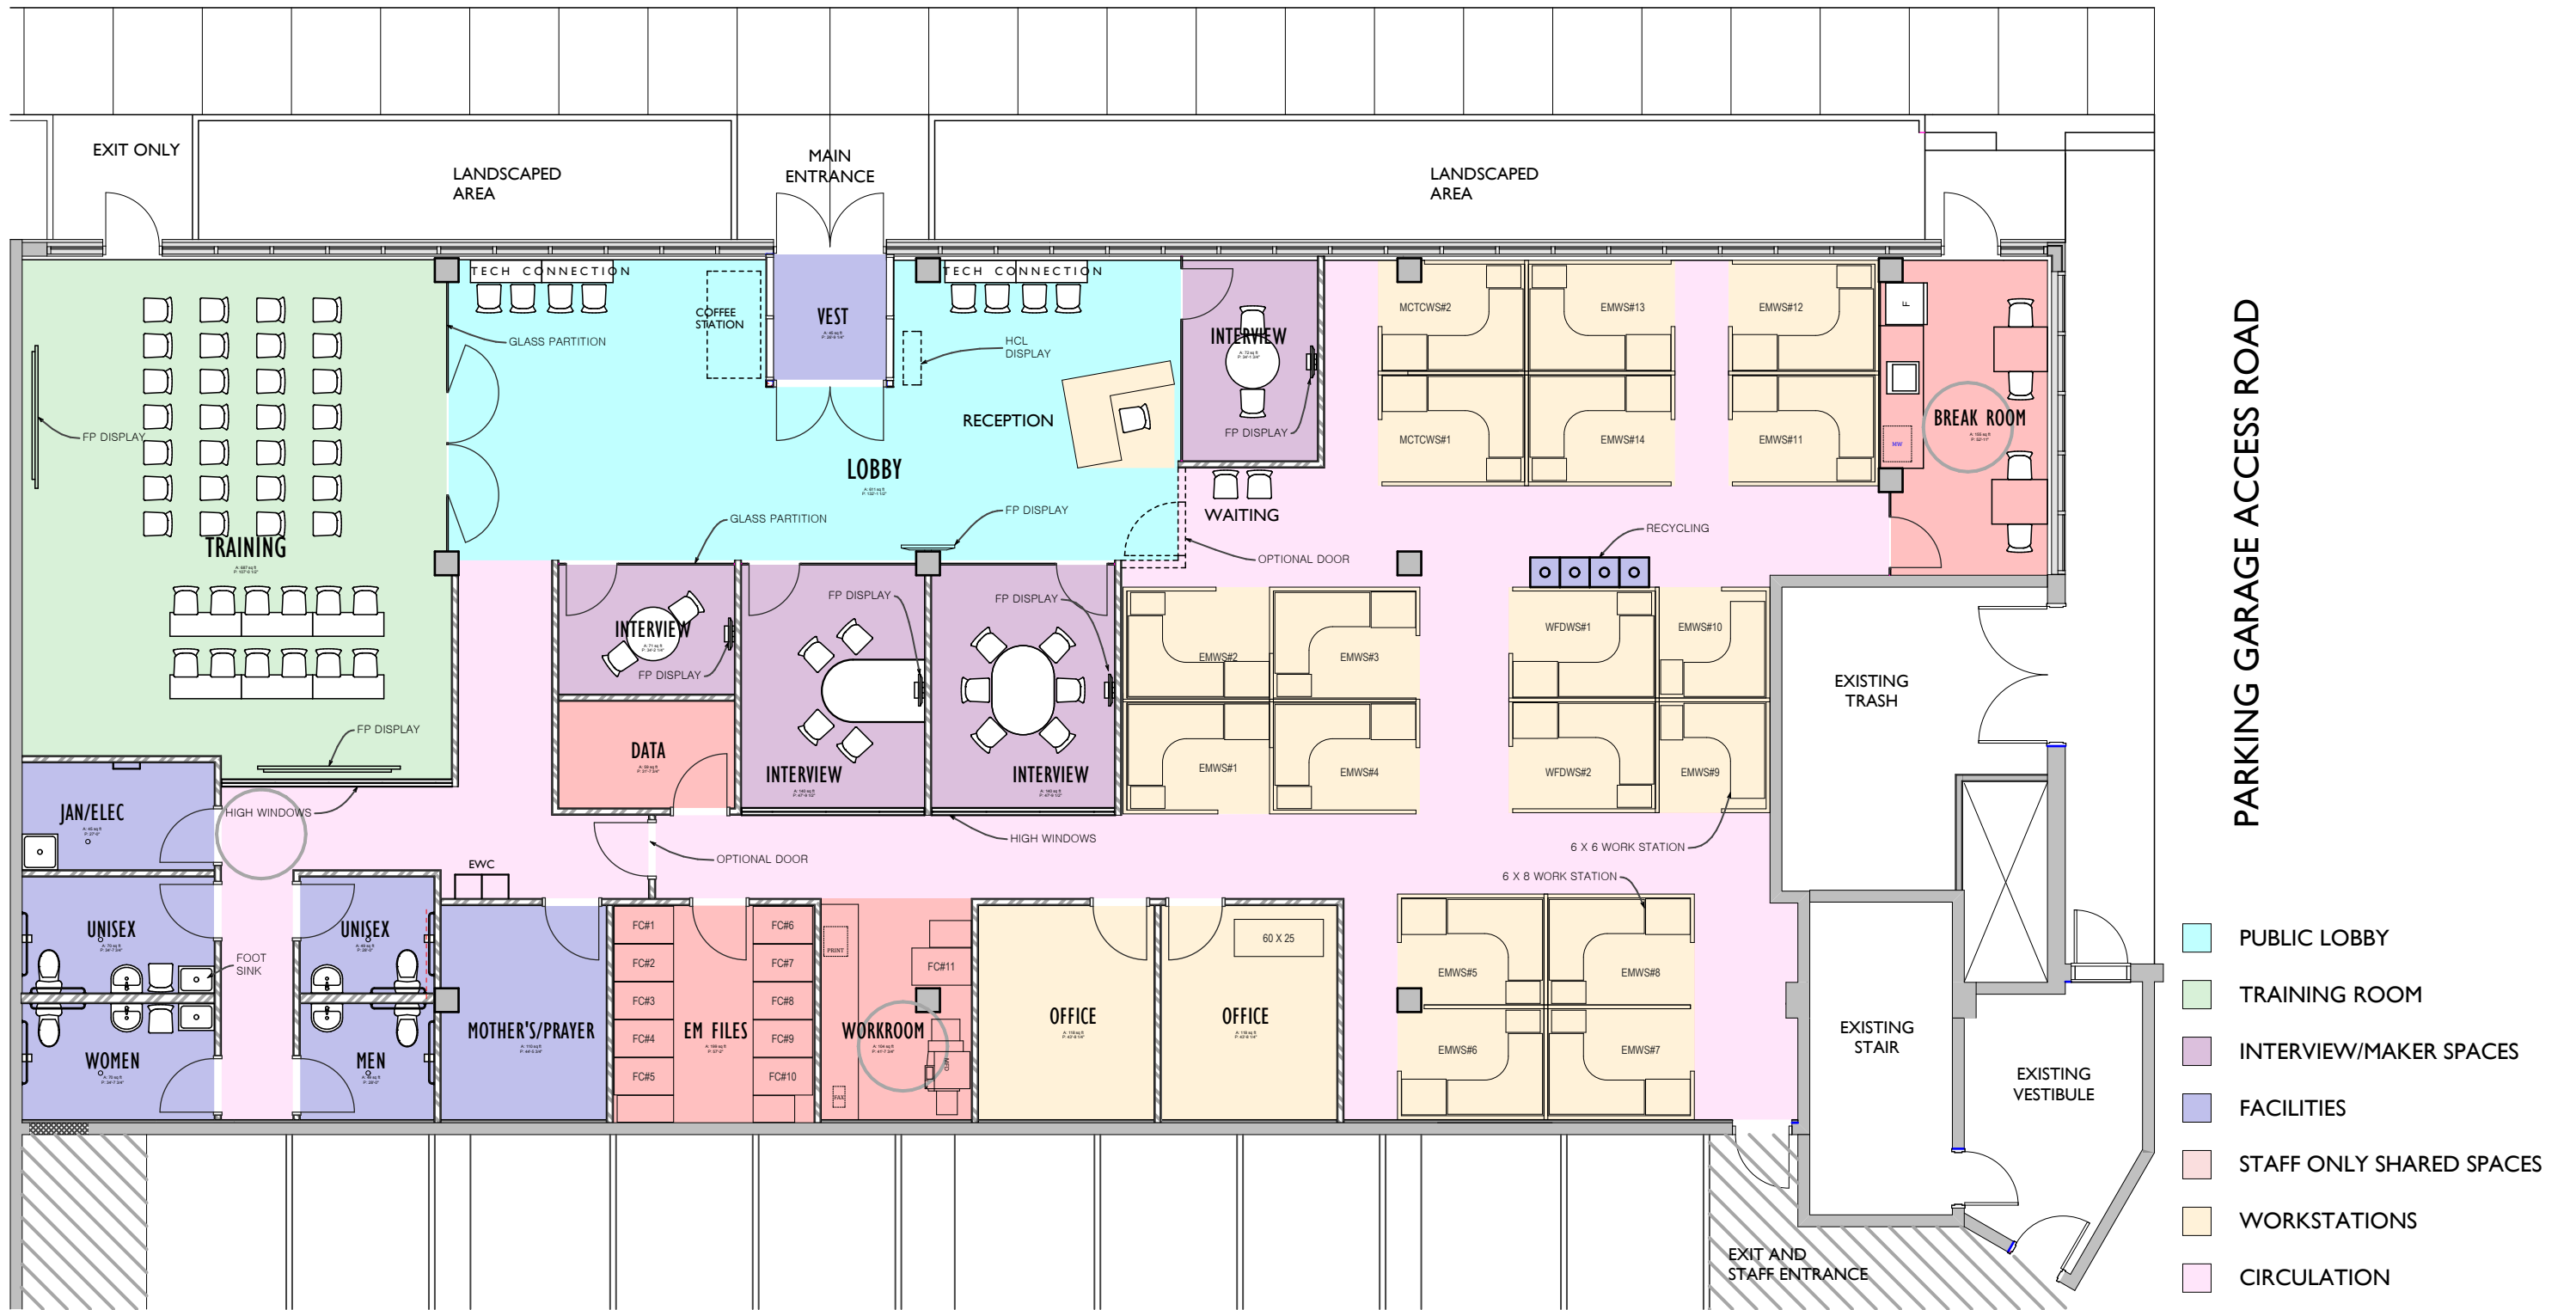

15 AVENUE SOUTH

SCHMATIC DESIGN SCHEME B-R14 FLOOR PLAN