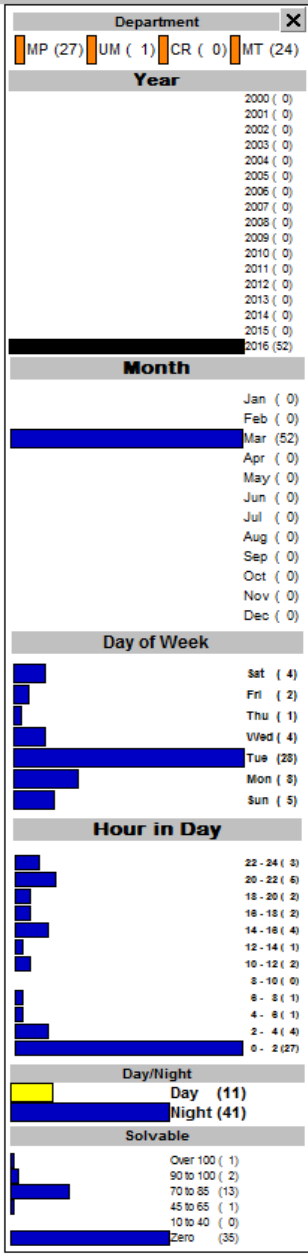

City of Minneapolis

Neighborhoods

**Part 1 Crimes Cedar Riverside**  
**2/1/2016 - 2/29/2016**

- ✕ UCR 01-02: Homicide (0)
- ◆ UCR 03: Rape (1)
- ▲ UCR 04: Robbery (3)
- UCR 05: Agg Assault (0)
- ◆ UCR 06: Burglary (1)
- ★ UCR 07: Larceny (19)
- ⊕ UCR 08: Auto Theft (5)
- ✱ UCR 10: Arson (0)

Total - 29 1.676 PSMPD

Place the cursor on the item you wish to identify.

City of Minneapolis

Neighborhoods

**Part 1 Crimes  
Cedar Riverside  
3/1/2016 - 3/31/2016**

- ✕ UCR 01-02: Homicide (0)
- ◆ UCR 03: Rape (1)
- ▲ UCR 04: Robbery (1)
- UCR 05: Agg Assault (6)
- ◆ UCR 06: Burglary (4)
- ★ UCR 07: Larceny (37)
- ⊕ UCR 08: Auto Theft (3)
- ✳ UCR 10: Arson (0)

Total - 52      2.811 PSMPD

Place the cursor on the item you wish to identify.

City of Minneapolis

Neighborhoods

**Part 2 Crimes  
Cedar Riverside  
2/1/2016 - 2/29/2016**

- ✕ 09: Simple Assault (4)
- 📄 11: Forgery/Counterfeit (0)
- ▲ 12: Fraud (10)
- ▲ 13: Embezzlement (0)
- ✦ 14: Stolen Property (0)
- 📄 15: Vandalism (5)
- 🔫 16: Weapon Offenses (2)
- 🚬 17: Prostitution/ComVice (0)
- ✕ 18: Other Sex Offenses (1)
- 🔪 28: Narcotics (2)
- 📄 33: Gambling Offenses (0)
- 👤 34: Against Fam/Children (0)
- 🚗 35: Drive Under Influence (0)
- 🍷 36: Liquor Laws (1)
- ★ 38: Disorderly Conduct (13)
- ★ 39: Vagrancy (0)
- 🚫 40: All Other not Traffic (4)
- 🕒 42: Curfew/Loitering (0)
- 👤 43: Run-Aways (3)