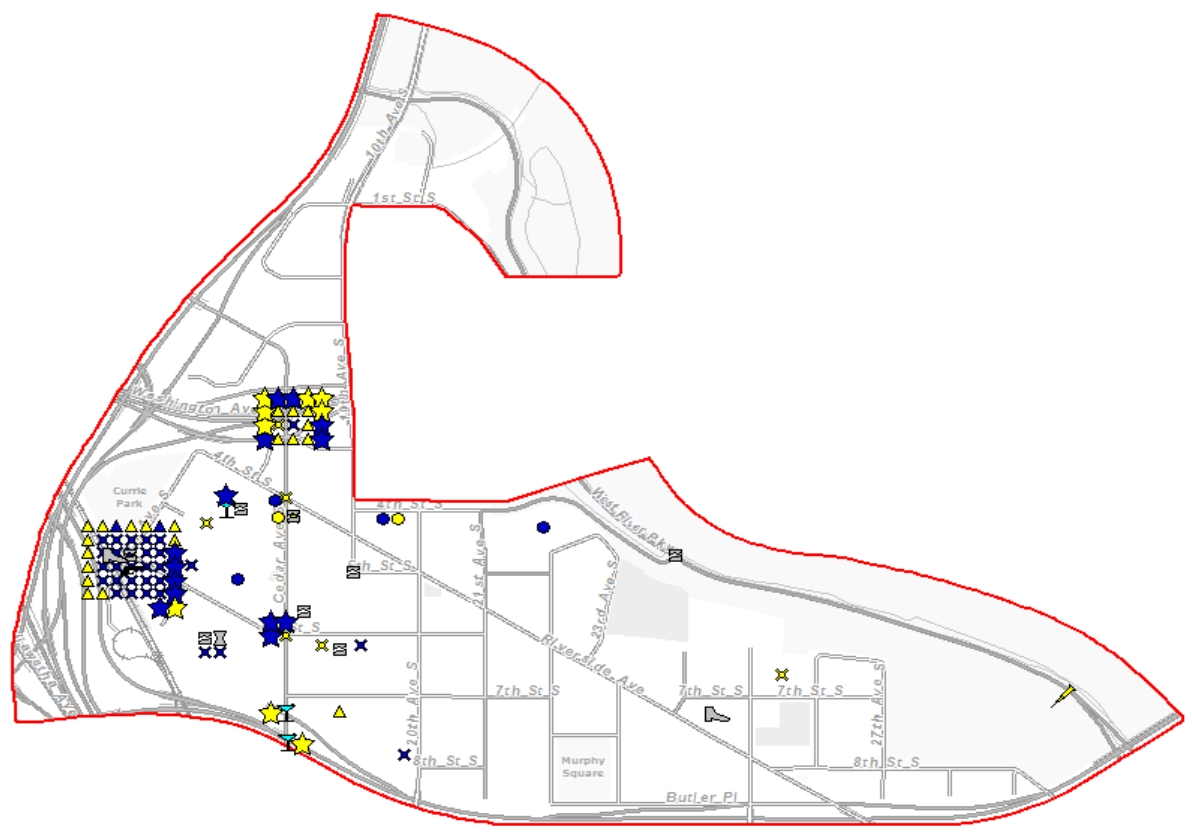

Total - 29 1.676 PSMPD

Place the cursor on the item you wish to identify.

City of Minneapolis

Neighborhoods

**Part 1 Crimes  
Cedar Riverside  
3/1/2016 - 3/31/2016**

- ✕ UCR 01-02: Homicide (0)
- ◆ UCR 03: Rape (1)
- ▲ UCR 04: Robbery (1)
- UCR 05: Agg Assault (6)
- ◆ UCR 06: Burglary (4)
- ★ UCR 07: Larceny (37)
- ⊕ UCR 08: Auto Theft (3)
- ✳ UCR 10: Arson (0)

Total - 52      2.811 PSMPD

Place the cursor on the item you wish to identify.

City of Minneapolis

Neighborhoods

**Part 2 Crimes  
Cedar Riverside  
2/1/2016 - 2/29/2016**

- ✕ 09: Simple Assault (4)
- 📄 11: Forgery/Counterfeit (0)
- ▲ 12: Fraud (10)
- ▲ 13: Embezzlement (0)
- ✦ 14: Stolen Property (0)
- 📄 15: Vandalism (5)
- 🔫 16: Weapon Offenses (2)
- 🚬 17: Prostitution/ComVice (0)
- ✕ 18: Other Sex Offenses (1)
- 🔪 28: Narcotics (2)
- 📄 33: Gambling Offenses (0)
- 👤 34: Against Fam/Children (0)
- 🚗 35: Drive Under Influence (0)
- 🍷 36: Liquor Laws (1)
- ★ 38: Disorderly Conduct (13)
- ★ 39: Vagrancy (0)
- 🚫 40: All Other not Traffic (4)
- 🕒 42: Curfew/Loitering (0)
- 👤 43: Run-Aways (3)

Total - 45 2.600 PSMPD

Place the cursor on the item you wish to identify.

City of Minneapolis

Neighborhoods

**Part 2 Crimes  
Cedar Riverside  
3/1/2016 - 3/31/2016**

- ✖ 09: Simple Assault (37)
- ☑ 11: Forgery/Counterfeit ( 0)
- ▲ 12: Fraud (22)
- ▲ 13: Embezzlement ( 0)
- ✚ 14: Stolen Property ( 0)
- ☑ 15: Vandalism ( 8)
- ☑ 16: Weapon Offenses ( 1)
- ☑ 17: Prostitution/ComVice ( 0)
- ✖ 18: Other Sex Offenses ( 0)
- ☑ 28: Narcotics ( 1)
- ☑ 33: Gambling Offenses ( 0)
- ☑ 34: Against Fam/Children ( 0)
- ☑ 35: Drive Under Influence ( 0)
- ☑ 36: Liquor Laws ( 3)
- ★ 38: Disorderly Conduct (23)
- ★ 39: Vagrancy ( 0)
- ☑ 40: All Other not Traffic ( 6)
- ☑ 42: Curfew/Loitering ( 1)
- ☑ 43: Run-Aways ( 2)