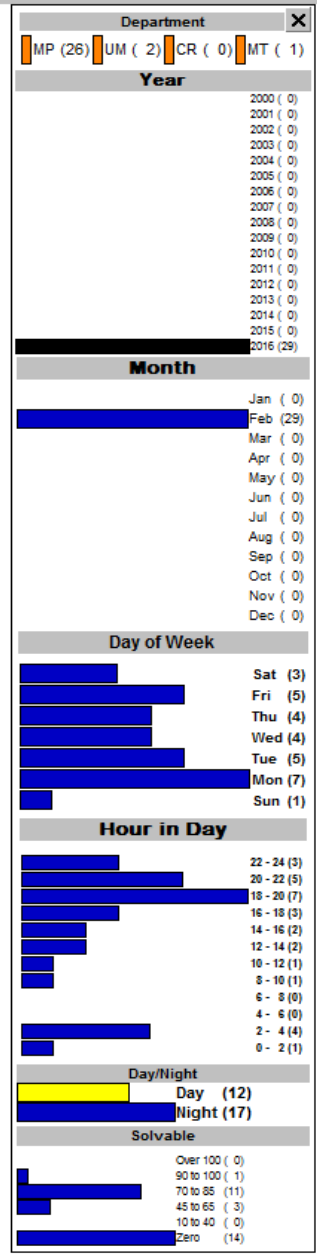

City of Minneapolis

Neighborhoods

**Part 1 Crimes Cedar Riverside**  
**2/1/2016 - 2/29/2016**

- ✕ UCR 01-02: Homicide (0)
- ◆ UCR 03: Rape (1)
- ▲ UCR 04: Robbery (3)
- UCR 05: Agg Assault (0)
- ◆ UCR 06: Burglary (1)
- ★ UCR 07: Larceny (19)
- ⊕ UCR 08: Auto Theft (5)
- ✱ UCR 10: Arson (0)

Total - 29 1.676 PSMPD

Place the cursor on the item you wish to identify.

City of Minneapolis

Neighborhoods

**Part 1 Crimes  
Cedar Riverside  
3/1/2016 - 3/31/2016**

- ✕ UCR 01-02: Homicide (0)
- ◆ UCR 03: Rape (1)
- ▲ UCR 04: Robbery (1)
- UCR 05: Agg Assault (6)
- ◆ UCR 06: Burglary (4)
- ★ UCR 07: Larceny (37)
- ⊕ UCR 08: Auto Theft (3)
- ✳ UCR 10: Arson (0)

Total - 52      2.811 PSMPD

Place the cursor on the item you wish to identify.

City of Minneapolis

Neighborhoods

**Part 2 Crimes  
Cedar Riverside  
2/1/2016 - 2/29/2016**

- ✕ 09: Simple Assault (4)
- 📄 11: Forgery/Counterfeit (0)
- ▲ 12: Fraud (10)
- ▲ 13: Embezzlement (0)
- ✦ 14: Stolen Property (0)
- 📄 15: Vandalism (5)
- 🔫 16: Weapon Offenses (2)
- 🚬 17: Prostitution/ComVice (0)
- ✕ 18: Other Sex Offenses (1)
- 🔪 28: Narcotics (2)
- 📄 33: Gambling Offenses (0)
- 👤 34: Against Fam/Children (0)
- 🚗 35: Drive Under Influence (0)
- 🍷 36: Liquor Laws (1)
- ★ 38: Disorderly Conduct (13)
- ★ 39: Vagrancy (0)
- 🚫 40: All Other not Traffic (4)
- 🕒 42: Curfew/Loitering (0)
- 👤 43: Run-Aways (3)

**Month**

Jan ( 84 )  
Feb ( 45 )  
Mar ( 104 )  
Apr ( 0 )  
May ( 0 )  
Jun ( 0 )  
Jul ( 0 )  
Aug ( 0 )  
Sep ( 0 )  
Oct ( 0 )  
Nov ( 0 )  
Dec ( 0 )

**Day of Week**

Sat ( 30 )  
Fri ( 36 )  
Thu ( 24 )  
Wed ( 35 )  
Tue ( 59 )  
Mon ( 33 )  
Sun ( 16 )