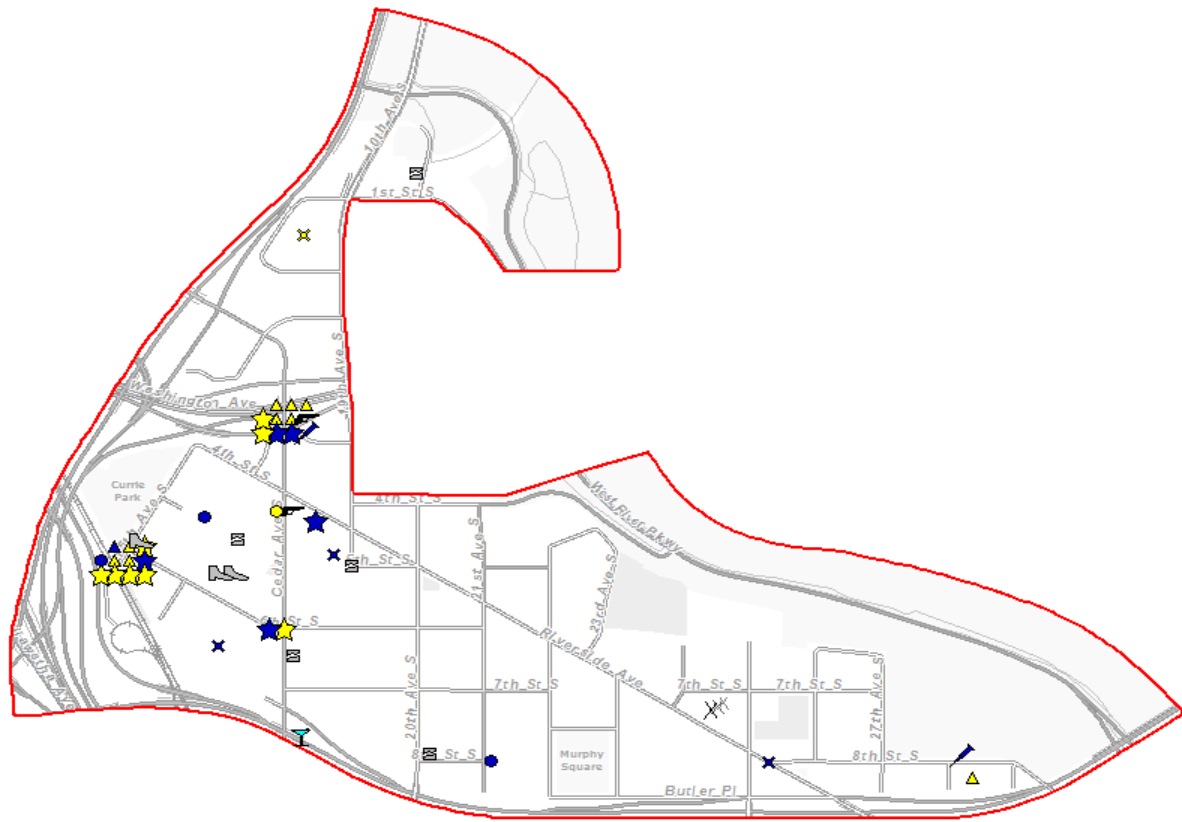

City of Minneapolis

Neighborhoods

**Part 1 Crimes Cedar Riverside**  
**2/1/2016 - 2/29/2016**

- ✕ UCR 01-02: Homicide (0)
- ◆ UCR 03: Rape (1)
- ▲ UCR 04: Robbery (3)
- UCR 05: Agg Assault (0)
- ◆ UCR 06: Burglary (1)
- ★ UCR 07: Larceny (19)
- ⊕ UCR 08: Auto Theft (5)
- ✱ UCR 10: Arson (0)

Total - 29 1.676 PSMPD

Place the cursor on the item you wish to identify.

City of Minneapolis

Neighborhoods

**Part 1 Crimes  
Cedar Riverside  
3/1/2016 - 3/31/2016**

- ✕ UCR 01-02: Homicide (0)
- ◆ UCR 03: Rape (1)
- ▲ UCR 04: Robbery (1)
- UCR 05: Agg Assault (6)
- ◆ UCR 06: Burglary (4)
- ★ UCR 07: Larceny (37)
- ⊕ UCR 08: Auto Theft (3)
- ✳ UCR 10: Arson (0)

Total - 52      2.811 PSMPD

Place the cursor on the item you wish to identify.

City of Minneapolis

Neighborhoods

**Part 2 Crimes  
Cedar Riverside  
2/1/2016 - 2/29/2016**

- ✕ 09: Simple Assault (4)
- 📄 11: Forgery/Counterfeit (0)
- ▲ 12: Fraud (10)
- ▲ 13: Embezzlement (0)
- ✦ 14: Stolen Property (0)
- 📄 15: Vandalism (5)
- 🔫 16: Weapon Offenses (2)
- 🚬 17: Prostitution/ComVice (0)
- ✕ 18: Other Sex Offenses (1)
- 🔪 28: Narcotics (2)
- 📄 33: Gambling Offenses (0)
- 👤 34: Against Fam/Children (0)
- 🚗 35: Drive Under Influence (0)
- 🍷 36: Liquor Laws (1)
- ★ 38: Disorderly Conduct (13)
- ★ 39: Vagrancy (0)
- 🚫 40: All Other not Traffic (4)
- 🕒 42: Curfew/Loitering (0)
- 👤 43: Run-Aways (3)