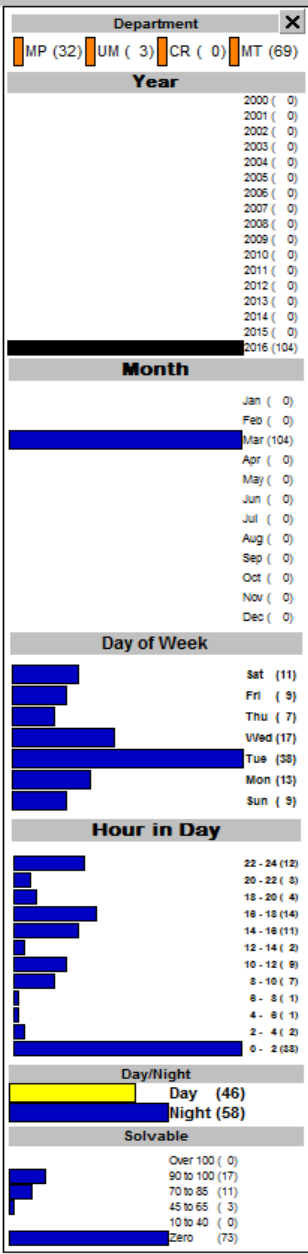

Total - 29 1.676 PSMPD

Place the cursor on the item you wish to identify.

City of Minneapolis

Neighborhoods

**Part 1 Crimes  
Cedar Riverside  
3/1/2016 - 3/31/2016**

- ✕ UCR 01-02: Homicide (0)
- ◆ UCR 03: Rape (1)
- ▲ UCR 04: Robbery (1)
- UCR 05: Agg Assault (6)
- ◆ UCR 06: Burglary (4)
- ★ UCR 07: Larceny (37)
- ⊕ UCR 08: Auto Theft (3)
- ✳ UCR 10: Arson (0)

Total - 52      2.811 PSMPD

Place the cursor on the item you wish to identify.

City of Minneapolis

Neighborhoods

**Part 2 Crimes  
Cedar Riverside  
2/1/2016 - 2/29/2016**

- ✕ 09: Simple Assault (4)
- 📄 11: Forgery/Counterfeit (0)
- ▲ 12: Fraud (10)
- ▲ 13: Embezzlement (0)
- ✦ 14: Stolen Property (0)
- 📄 15: Vandalism (5)
- 🔫 16: Weapon Offenses (2)
- 🚬 17: Prostitution/ComVice (0)
- ✕ 18: Other Sex Offenses (1)
- 🔪 28: Narcotics (2)
- 📄 33: Gambling Offenses (0)
- 👤 34: Against Fam/Children (0)
- 🚗 35: Drive Under Influence (0)
- 🍷 36: Liquor Laws (1)
- ★ 38: Disorderly Conduct (13)
- ★ 39: Vagrancy (0)
- 🚫 40: All Other not Traffic (4)
- 🕒 42: Curfew/Loitering (0)
- 👤 43: Run-Aways (3)

Total - 45 2.600 PSMPD

Place the cursor on the item you wish to identify.

City of Minneapolis

Neighborhoods

**Part 2 Crimes  
Cedar Riverside  
3/1/2016 - 3/31/2016**

- ✖ 09: Simple Assault (37)
- ☑ 11: Forgery/Counterfeit ( 0)
- ▲ 12: Fraud (22)
- ▲ 13: Embezzlement ( 0)
- ✚ 14: Stolen Property ( 0)
- ☑ 15: Vandalism ( 8)
- ☑ 16: Weapon Offenses ( 1)
- ☑ 17: Prostitution/ComVice ( 0)
- ✖ 18: Other Sex Offenses ( 0)
- ☑ 28: Narcotics ( 1)
- ☑ 33: Gambling Offenses ( 0)
- ☑ 34: Against Fam/Children ( 0)
- ☑ 35: Drive Under Influence ( 0)
- ☑ 36: Liquor Laws ( 3)
- ★ 38: Disorderly Conduct (23)
- ★ 39: Vagrancy ( 0)
- ☑ 40: All Other not Traffic ( 6)
- ☑ 42: Curfew/Loitering ( 1)
- ☑ 43: Run-Aways ( 2)