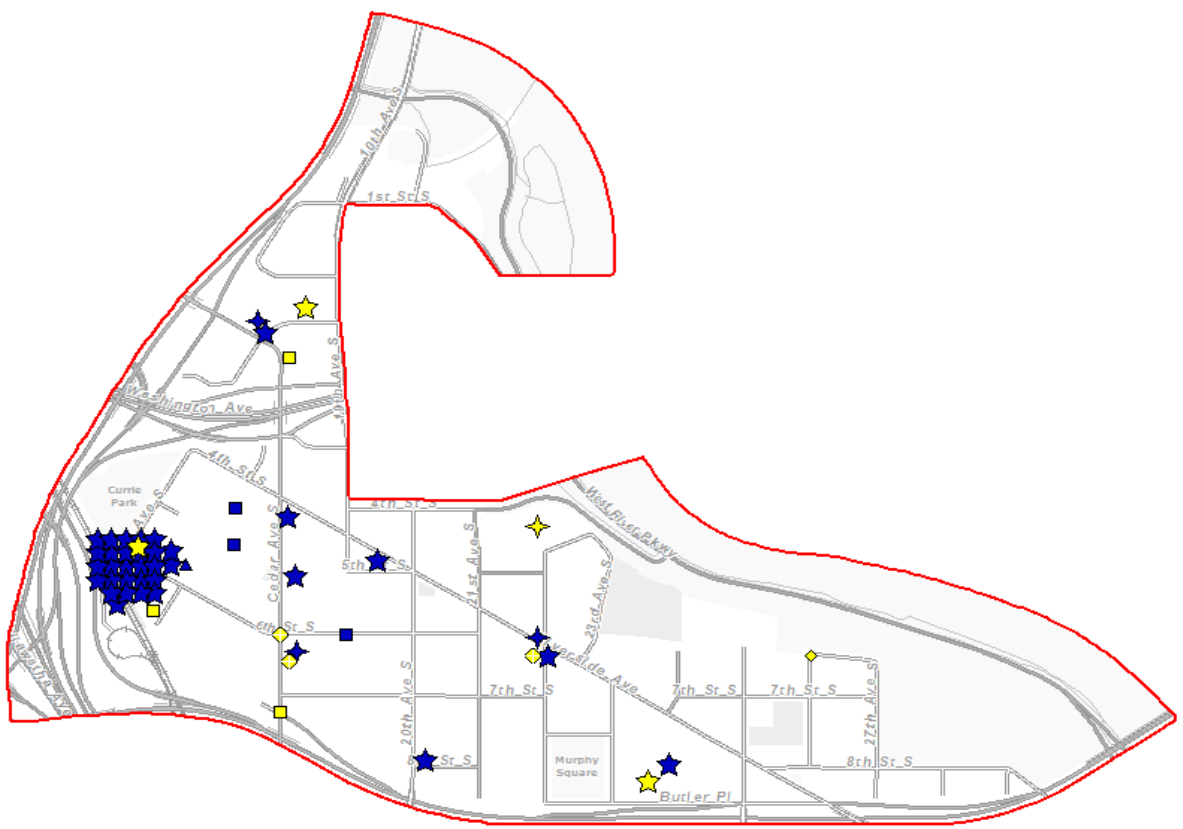

City of Minneapolis

Neighborhoods

**Part 1 Crimes Cedar Riverside**  
**2/1/2016 - 2/29/2016**

- ✕ UCR 01-02: Homicide (0)
- ◆ UCR 03: Rape (1)
- ▲ UCR 04: Robbery (3)
- UCR 05: Agg Assault (0)
- ◆ UCR 06: Burglary (1)
- ★ UCR 07: Larceny (19)
- ⊕ UCR 08: Auto Theft (5)
- ✱ UCR 10: Arson (0)

Total - 29 1.676 PSMPD

Place the cursor on the item you wish to identify.

City of Minneapolis

Neighborhoods

**Part 1 Crimes  
Cedar Riverside  
3/1/2016 - 3/31/2016**

- ✕ UCR 01-02: Homicide (0)
- ◆ UCR 03: Rape (1)
- ▲ UCR 04: Robbery (1)
- UCR 05: Agg Assault (6)
- ◆ UCR 06: Burglary (4)
- ★ UCR 07: Larceny (37)
- ⊕ UCR 08: Auto Theft (3)
- ✳ UCR 10: Arson (0)

Total - 52      2.811 PSMPD

Place the cursor on the item you wish to identify.

City of Minneapolis

Neighborhoods

**Part 2 Crimes  
Cedar Riverside  
2/1/2016 - 2/29/2016**

- ✕ 09: Simple Assault (4)
- 📄 11: Forgery/Counterfeit (0)
- ▲ 12: Fraud (10)
- ▲ 13: Embezzlement (0)
- ✦ 14: Stolen Property (0)
- 📄 15: Vandalism (5)
- 🔫 16: Weapon Offenses (2)
- 🚬 17: Prostitution/ComVice (0)
- ✕ 18: Other Sex Offenses (1)
- 🔪 28: Narcotics (2)
- 📄 33: Gambling Offenses (0)
- 👤 34: Against Fam/Children (0)
- 🚗 35: Drive Under Influence (0)
- 🍷 36: Liquor Laws (1)
- ★ 38: Disorderly Conduct (13)
- ★ 39: Vagrancy (0)
- 🚫 40: All Other not Traffic (4)
- 🕒 42: Curfew/Loitering (0)
- 👤 43: Run-Aways (3)