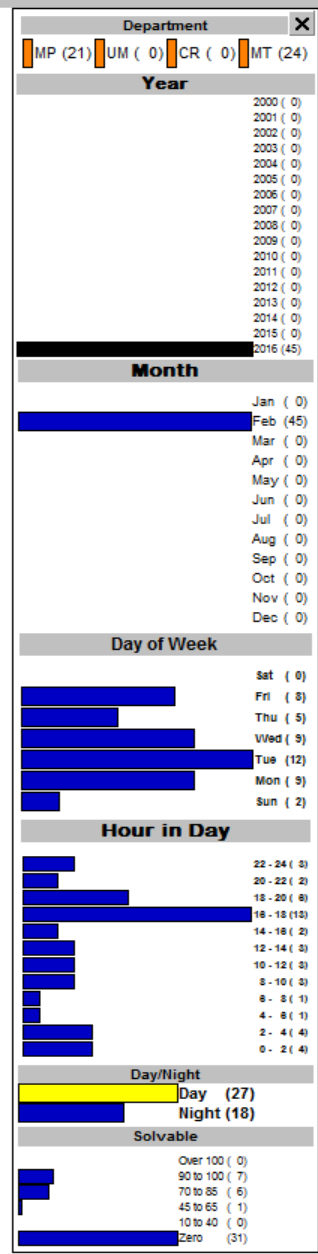

City of Minneapolis

Neighborhoods

**Part 1 Crimes Cedar Riverside**  
**2/1/2016 - 2/29/2016**

- ✕ UCR 01-02: Homicide (0)
- ◆ UCR 03: Rape (1)
- ▲ UCR 04: Robbery (3)
- UCR 05: Agg Assault (0)
- ◆ UCR 06: Burglary (1)
- ★ UCR 07: Larceny (19)
- ⊕ UCR 08: Auto Theft (5)
- ✱ UCR 10: Arson (0)

Total - 29 1.676 PSMPD

Place the cursor on the item you wish to identify.

City of Minneapolis

Neighborhoods

**Part 1 Crimes  
Cedar Riverside  
3/1/2016 - 3/31/2016**

- ✕ UCR 01-02: Homicide (0)
- ◆ UCR 03: Rape (1)
- ▲ UCR 04: Robbery (1)
- UCR 05: Agg Assault (6)
- ◆ UCR 06: Burglary (4)
- ★ UCR 07: Larceny (37)
- ⊕ UCR 08: Auto Theft (3)
- ✳ UCR 10: Arson (0)

Total - 52      2.811 PSMPD

Place the cursor on the item you wish to identify.

City of Minneapolis

Neighborhoods

**Part 2 Crimes  
Cedar Riverside  
2/1/2016 - 2/29/2016**

- ✕ 09: Simple Assault (4)
- 📄 11: Forgery/Counterfeit (0)
- ▲ 12: Fraud (10)
- ▲ 13: Embezzlement (0)
- ✦ 14: Stolen Property (0)
- 📄 15: Vandalism (5)
- 🔫 16: Weapon Offenses (2)
- 🚬 17: Prostitution/ComVice (0)
- ✕ 18: Other Sex Offenses (1)
- 🔪 28: Narcotics (2)
- 📄 33: Gambling Offenses (0)
- 👤 34: Against Fam/Children (0)
- 🚗 35: Drive Under Influence (0)
- 🍷 36: Liquor Laws (1)
- ★ 38: Disorderly Conduct (13)
- ★ 39: Vagrancy (0)
- 🚫 40: All Other not Traffic (4)
- 🕒 42: Curfew/Loitering (0)
- 👤 43: Run-Aways (3)