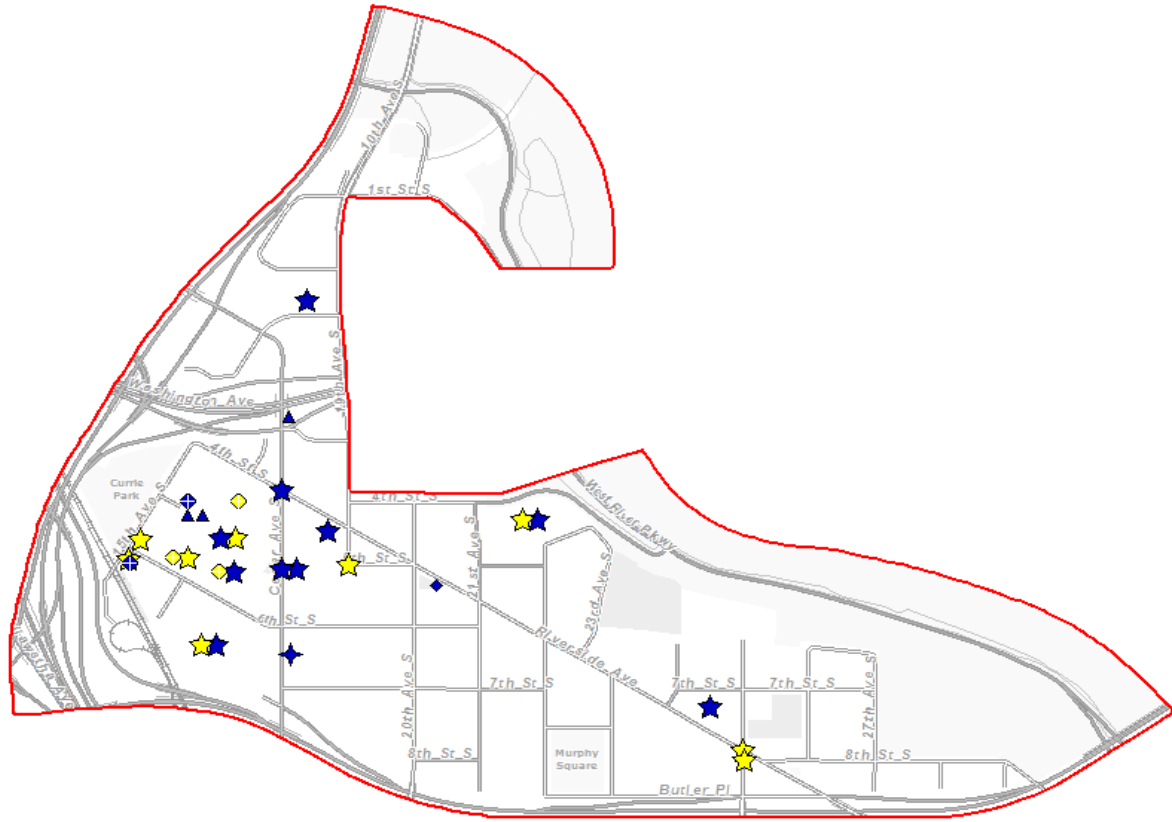

City of Minneapolis

Neighborhoods

**Part 1 Crimes Cedar Riverside**  
**2/1/2016 - 2/29/2016**

- ✕ UCR 01-02: Homicide (0)
- ◆ UCR 03: Rape (1)
- ▲ UCR 04: Robbery (3)
- UCR 05: Agg Assault (0)
- ◆ UCR 06: Burglary (1)
- ★ UCR 07: Larceny (19)
- ⊕ UCR 08: Auto Theft (5)
- ✱ UCR 10: Arson (0)

Total - 29 1.676 PSMPD

Place the cursor on the item you wish to identify.

City of Minneapolis

Neighborhoods

**Part 1 Crimes  
Cedar Riverside  
3/1/2016 - 3/31/2016**

- ✕ UCR 01-02: Homicide (0)
- ◆ UCR 03: Rape (1)
- ▲ UCR 04: Robbery (1)
- UCR 05: Agg Assault (6)
- ◆ UCR 06: Burglary (4)
- ★ UCR 07: Larceny (37)
- ⊕ UCR 08: Auto Theft (3)
- ✳ UCR 10: Arson (0)

Total - 52      2.811 PSMPD

Place the cursor on the item you wish to identify.

City of Minneapolis

Neighborhoods

**Part 2 Crimes  
Cedar Riverside  
2/1/2016 - 2/29/2016**

- ✕ 09: Simple Assault (4)
- 📄 11: Forgery/Counterfeit (0)
- ▲ 12: Fraud (10)
- ▲ 13: Embezzlement (0)
- ✦ 14: Stolen Property (0)
- 📄 15: Vandalism (5)
- 🔫 16: Weapon Offenses (2)
- 🚬 17: Prostitution/ComVice (0)
- ✕ 18: Other Sex Offenses (1)
- 🔪 28: Narcotics (2)
- 📄 33: Gambling Offenses (0)
- 👤 34: Against Fam/Children (0)
- 🚗 35: Drive Under Influence (0)
- 🍷 36: Liquor Laws (1)
- ★ 38: Disorderly Conduct (13)
- ★ 39: Vagrancy (0)
- 🚫 40: All Other not Traffic (4)
- 🕒 42: Curfew/Loitering (0)
- 👤 43: Run-Aways (3)