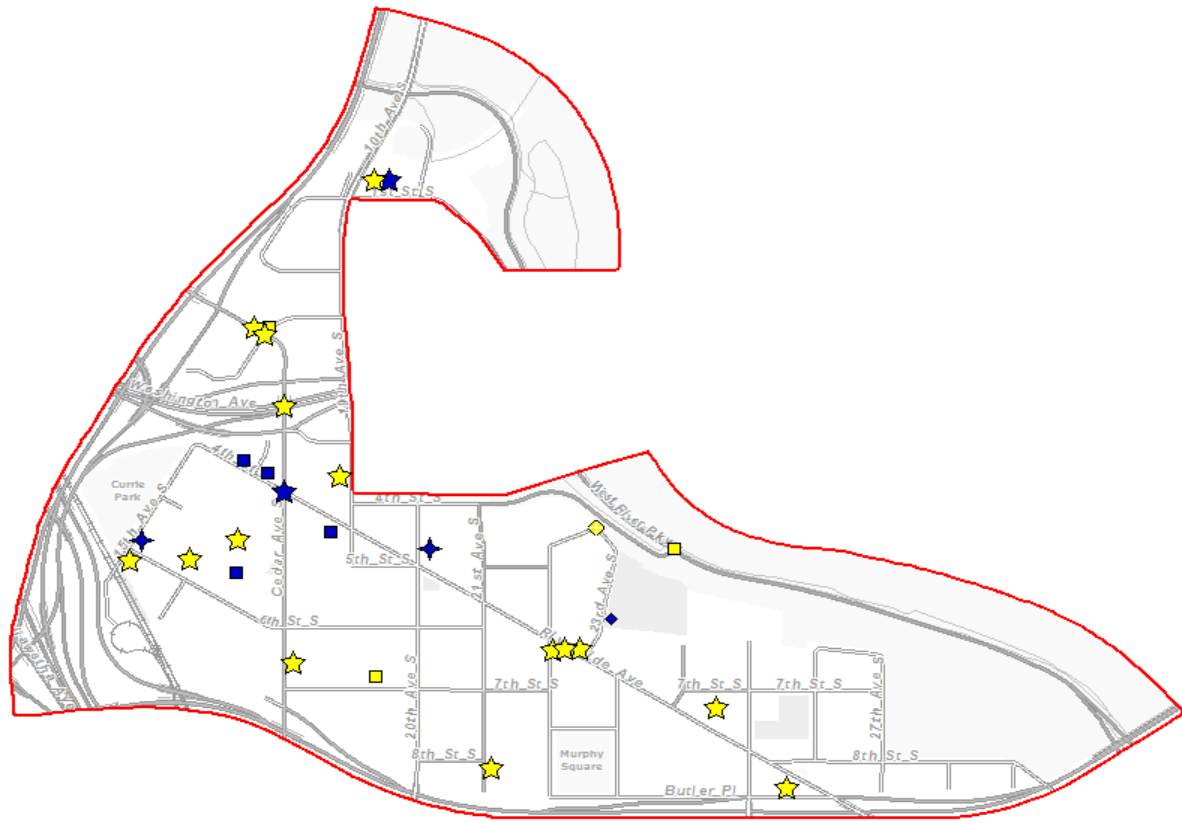

Department
MP (26) UM (1) CR (0) MT (1)

Year

2000	(0)
2001	(0)
2002	(0)
2003	(0)
2004	(0)
2005	(0)
2006	(0)
2007	(0)
2008	(0)
2009	(0)
2010	(0)
2011	(0)
2012	(0)
2013	(0)
2014	(0)
2015	(0)
2016	(28)

Month

Jan	(0)
Feb	(0)
Mar	(0)
Apr	(0)
May	(0)
Jun	(28)
Jul	(0)
Aug	(0)
Sep	(0)
Oct	(0)
Nov	(0)
Dec	(0)

Day of Week

Sat	(3)
Fri	(6)
Thu	(3)
Wed	(5)
Tue	(6)
Mon	(2)
Sun	(3)

Hour in Day

22 - 24	(4)
20 - 22	(4)
18 - 20	(7)
16 - 18	(1)
14 - 16	(1)
12 - 14	(4)
10 - 12	(1)
8 - 10	(1)
6 - 8	(0)
4 - 6	(0)
2 - 4	(3)
0 - 2	(2)

Day/Night

Day	(19)
Night	(9)

Solvable

Over 100	(2)
90 to 100	(3)
70 to 85	(9)
45 to 65	(2)
10 to 40	(0)
Zero	(12)

City of Minneapolis

Neighborhoods

**Part 1 Crimes
Cedar Riverside
6/1/2016 - 6/30/2016**

- ✖ UCR 01-02: Homicide (0)
- ♦ UCR 03: Rape (1)
- ▲ UCR 04: Robbery (0)
- UCR 05: Agg Assault (7)
- UCR 06: Burglary (2)
- ★ UCR 07: Larceny (17)
- ⊕ UCR 08: Auto Theft (1)
- ✳ UCR 10: Arson (0)

Total - 28 1.564 PSMPD