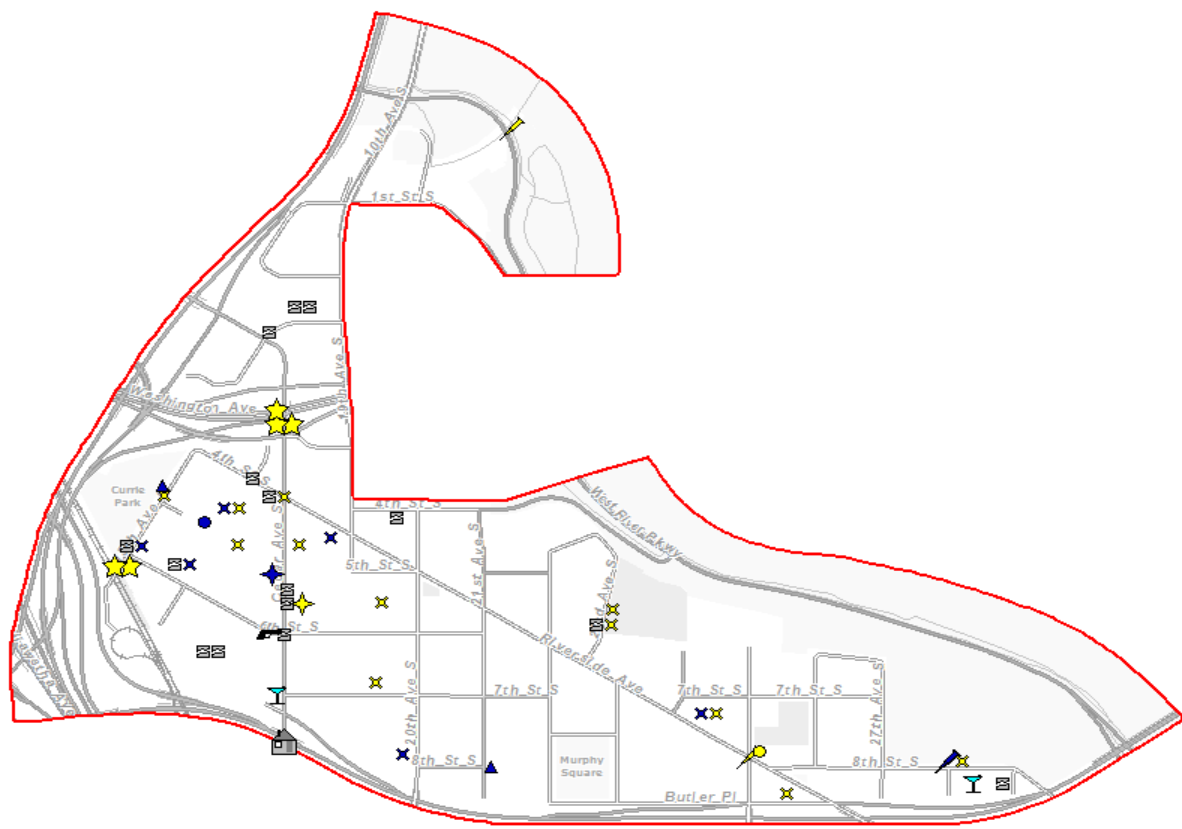

Day/Night

Day	(19)
Night	(9)

Solvable

Over 100	(2)
90 to 100	(3)
70 to 85	(9)
45 to 65	(2)
10 to 40	(0)
Zero	(12)

City of Minneapolis

Neighborhoods

**Part 1 Crimes
 Cedar Riverside
 6/1/2016 - 6/30/2016**

- ✖ UCR 01-02: Homicide (0)
- ♦ UCR 03: Rape (1)
- ▲ UCR 04: Robbery (0)
- UCR 05: Agg Assault (7)
- ◆ UCR 06: Burglary (2)
- ★ UCR 07: Larceny (17)
- ⊕ UCR 08: Auto Theft (1)
- ✳ UCR 10: Arson (0)

Total - 28 1.564 PSMPD

City of Minneapolis

Neighborhoods

Part 2 Crimes Cedar Riverside 7/1/2016 - 7/31/2016

- ✕ 09: Simple Assault (18)
- ☒ 11: Forgery/Counterfeit (0)
- ▲ 12: Fraud (2)
- ▲ 13: Embezzlement (0)
- ✦ 14: Stolen Property (2)
- ☒ 15: Vandalism (15)
- ☒ 16: Weapon Offenses (1)
- ☒ 17: Prostitution/ComVice (0)
- ✕ 18: Other Sex Offenses (0)
- ☒ 28: Narcotics (4)
- ☒ 33: Gambling Offenses (0)
- ☒ 34: Against Fam/Children (1)
- ☒ 35: Drive Under Influence (0)
- ☒ 36: Liquor Laws (2)
- ★ 38: Disorderly Conduct (5)
- ★ 39: Vagrancy (0)
- ☒ 40: All Other not Traffic (2)
- ☒ 42: Curfew/Loitering (0)
- ☒ 43: Run-Aways (0)