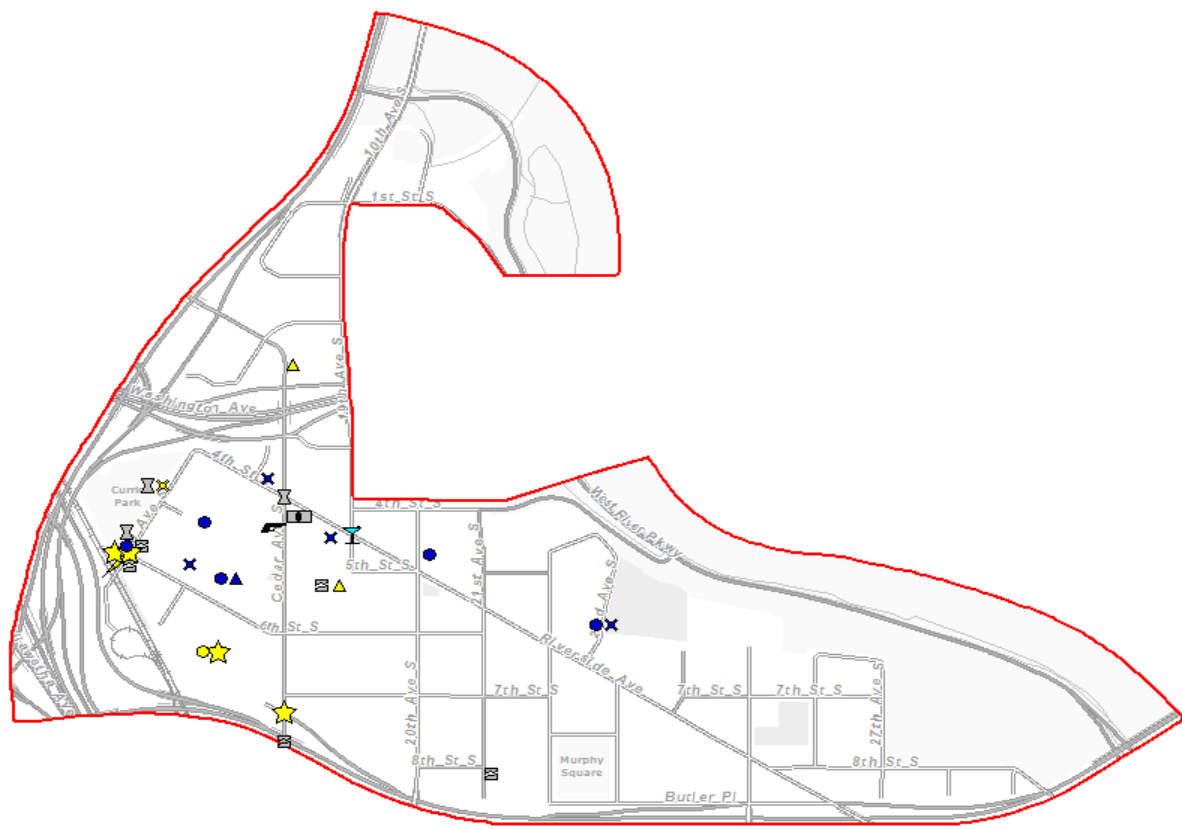

Day/Night

Day	(19)
Night	(9)

Solvable

Over 100	(2)
90 to 100	(3)
70 to 85	(9)
45 to 65	(2)
10 to 40	(0)
Zero	(12)

City of Minneapolis

Neighborhoods

**Part 1 Crimes
 Cedar Riverside
 6/1/2016 - 6/30/2016**

- ✖ UCR 01-02: Homicide (0)
- ♦ UCR 03: Rape (1)
- ▲ UCR 04: Robbery (0)
- UCR 05: Agg Assault (7)
- ◆ UCR 06: Burglary (2)
- ★ UCR 07: Larceny (17)
- ⊕ UCR 08: Auto Theft (1)
- ✳ UCR 10: Arson (0)

Total - 28 1.564 PSMPD

City of Minneapolis

Neighborhoods

Part 2 Crimes Cedar Riverside 7/1/2016 - 7/31/2016

- ✕ 09: Simple Assault (18)
- ☒ 11: Forgery/Counterfeit (0)
- ▲ 12: Fraud (2)
- ▲ 13: Embezzlement (0)
- ✦ 14: Stolen Property (2)
- ☒ 15: Vandalism (15)
- ☒ 16: Weapon Offenses (1)
- ☒ 17: Prostitution/ComVice (0)
- ✕ 18: Other Sex Offenses (0)
- ☒ 28: Narcotics (4)
- ☒ 33: Gambling Offenses (0)
- ☒ 34: Against Fam/Children (1)
- ☒ 35: Drive Under Influence (0)
- ☒ 36: Liquor Laws (2)
- ★ 38: Disorderly Conduct (5)
- ★ 39: Vagrancy (0)
- ☒ 40: All Other not Traffic (2)
- ☒ 42: Curfew/Loitering (0)
- ☒ 43: Run-Aways (0)

Total - 52 2.811 PSMPD

Left click to view options

City of Minneapolis

Neighborhoods

**Part 2 Crimes
Cedar Riverside
6/1/2016 - 6/30/2016**

- ✖ 09: Simple Assault (6)
- ☐ 11: Forgery/Counterfeit (1)
- ▲ 12: Fraud (3)
- ▲ 13: Embezzlement (0)
- ✚ 14: Stolen Property (0)
- ☐ 15: Vandalism (5)
- ☠ 16: Weapon Offenses (1)
- ☑ 17: Prostitution/ComVice (0)
- ✖ 18: Other Sex Offenses (0)
- ☠ 28: Narcotics (1)
- ☐ 33: Gambling Offenses (0)
- ☐ 34: Against Fam/Children (0)
- ☐ 35: Drive Under Influence (0)
- ☠ 36: Liquor Laws (1)
- ★ 38: Disorderly Conduct (4)
- ★ 39: Vagrancy (0)
- ☠ 40: All Other not Traffic (6)
- ⌚ 42: Curfew/Loitering (3)
- ☐ 43: Run-Aways (0)