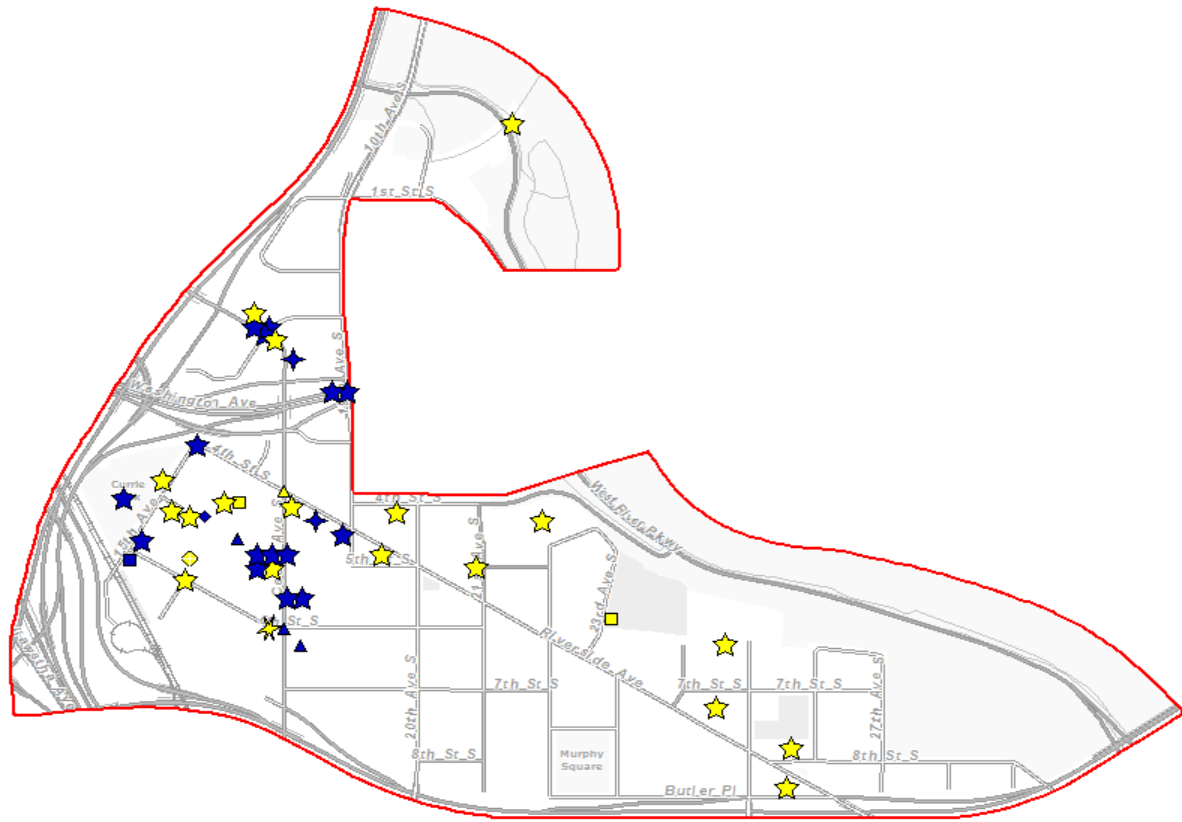

City of Minneapolis

Neighborhoods

**Part 1 Crimes
Cedar Riverside
7/1/2016 - 7/31/2016**

- ✖ UCR 01-02: Homicide (0)
- ♦ UCR 03: Rape (1)
- ▲ UCR 04: Robbery (4)
- UCR 05: Agg Assault (3)
- UCR 06: Burglary (2)
- ★ UCR 07: Larceny (33)
- ⊕ UCR 08: Auto Theft (1)
- ✳ UCR 10: Arson (1)

Total - 45   2.433 PSMPD