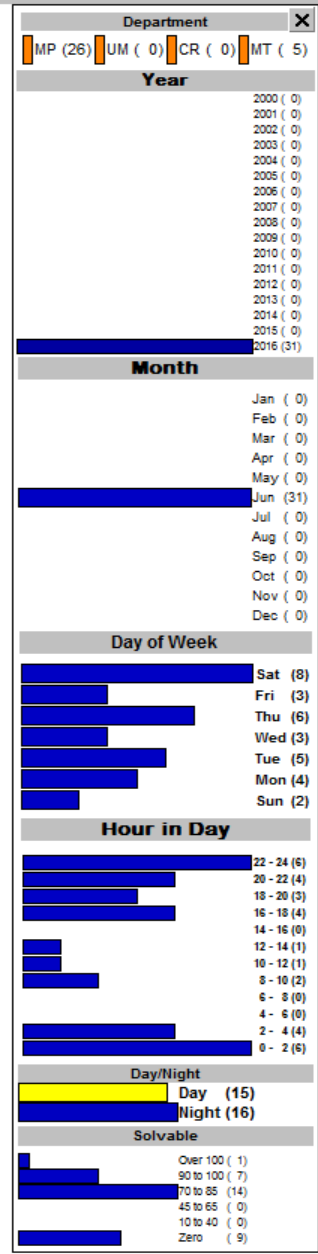

City of Minneapolis

Neighborhoods

**Part 2 Crimes
Cedar Riverside
6/1/2016 - 6/30/2016**

- ✖ 09: Simple Assault (6)
- ☐ 11: Forgery/Counterfeit (1)
- ▲ 12: Fraud (3)
- ▲ 13: Embezzlement (0)
- ✚ 14: Stolen Property (0)
- ☐ 15: Vandalism (5)
- ☠ 16: Weapon Offenses (1)
- ☑ 17: Prostitution/ComVice (0)
- ✖ 18: Other Sex Offenses (0)
- ☠ 28: Narcotics (1)
- ☐ 33: Gambling Offenses (0)
- ☐ 34: Against Fam/Children (0)
- ☐ 35: Drive Under Influence (0)
- ☠ 36: Liquor Laws (1)
- ★ 38: Disorderly Conduct (4)
- ★ 39: Vagrancy (0)
- ☠ 40: All Other not Traffic (6)
- ⌚ 42: Curfew/Loitering (3)
- ☐ 43: Run-Aways (0)

Total - 31   1.732 PSMPD

Place the cursor on the item you wish to identify.