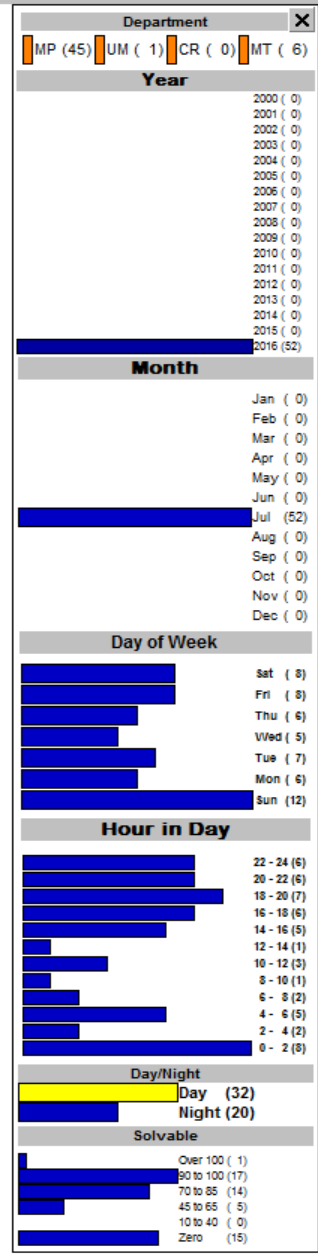

City of Minneapolis

Neighborhoods

Part 2 Crimes Cedar Riverside 7/1/2016 - 7/31/2016

- 09: Simple Assault (18)
- 11: Forgery/Counterfeit (0)
- 12: Fraud (2)
- 13: Embezzlement (0)
- 14: Stolen Property (2)
- 15: Vandalism (15)
- 16: Weapon Offenses (1)
- 17: Prostitution/ComVice (0)
- 18: Other Sex Offenses (0)
- 28: Narcotics (4)
- 33: Gambling Offenses (0)
- 34: Against Fam/Children (1)
- 35: Drive Under Influence (0)
- 36: Liquor Laws (2)
- 38: Disorderly Conduct (5)
- 39: Vagrancy (0)
- 40: All Other not Traffic (2)
- 42: Curfew/Loitering (0)
- 43: Run-Aways (0)

Total - 52 2.811 PSMPD

Left click to view options