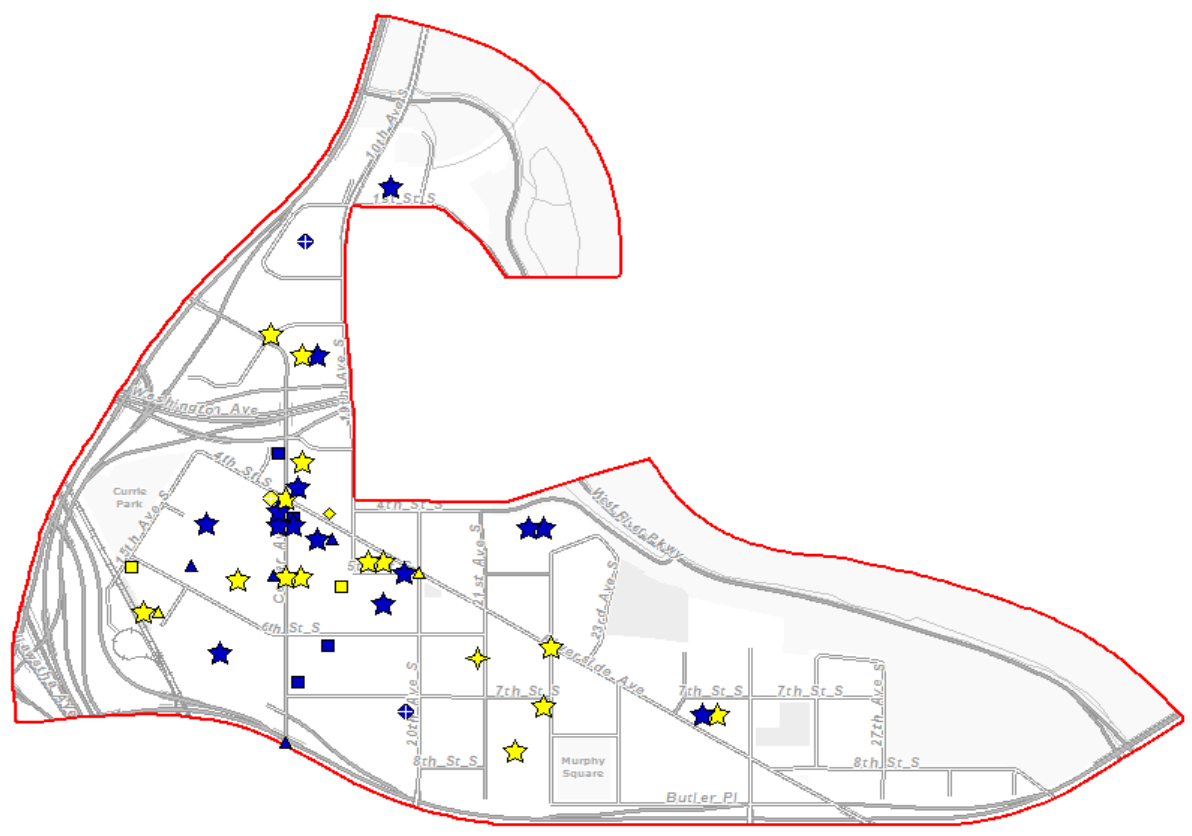

CEDAR RIVERSIDE NEIGHBORHOOD CRIME STATISTICS

JULY AND AUGUST 2016 PART ONE AND TWO CRIMES

Prepared by: Ahmed Hassan
Crime Prevention specialist - MPD
ahmed.hassan@minneapolis.gov
Tell: (612) 673 5164

City of Minneapolis

Neighborhoods

**Part 1 Crimes
Cedar Riverside
8/1/2016 - 8/31/2016**

- ✘ UCR 01-02: Homicide (0)
- ◆ UCR 03: Rape (1)
- ▲ UCR 04: Robbery (6)
- UCR 05: Agg Assault (6)
- ◆ UCR 06: Burglary (1)
- ★ UCR 07: Larceny (28)
- ⊕ UCR 08: Auto Theft (3)
- ✳ UCR 10: Arson (0)

Total - 45 2.433 PSMPD

Place the cursor on the item you wish to identify.

City of Minneapolis

Neighborhoods

**Part 1 Crimes
Cedar Riverside
7/1/2016 - 7/31/2016**

- ✖ UCR 01-02: Homicide (0)
- ♦ UCR 03: Rape (1)
- ▲ UCR 04: Robbery (4)
- UCR 05: Agg Assault (3)
- ◆ UCR 06: Burglary (2)
- ★ UCR 07: Larceny (33)
- ⊕ UCR 08: Auto Theft (1)
- ✳ UCR 10: Arson (1)