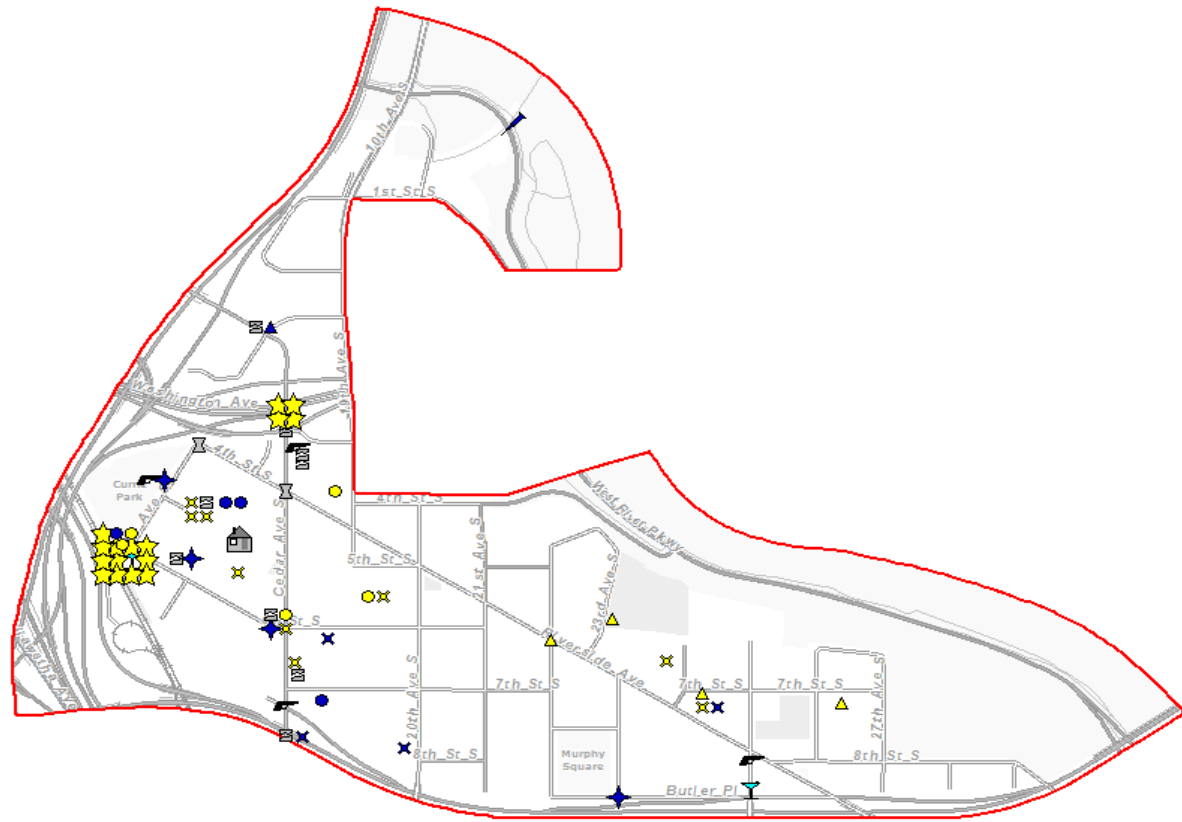

Department
MP (44) UM (2) CR (0) MT (20)

Year

2000	(0)
2001	(0)
2002	(0)
2003	(0)
2004	(0)
2005	(0)
2006	(0)
2007	(0)
2008	(0)
2009	(0)
2010	(0)
2011	(0)
2012	(0)
2013	(0)
2014	(0)
2015	(0)
2016	(66)

Month

Jan	(0)
Feb	(0)
Mar	(0)
Apr	(0)
May	(0)
Jun	(0)
Jul	(0)
Aug	(66)
Sep	(0)
Oct	(0)
Nov	(0)
Dec	(0)

Day of Week

Sat	(5)
Fri	(6)
Thu	(10)
Wed	(11)
Tue	(11)
Mon	(12)
Sun	(11)

Hour in Day

22 - 24	(7)
20 - 22	(8)
18 - 20	(8)
16 - 18	(3)
14 - 16	(7)
12 - 14	(1)
10 - 12	(4)
8 - 10	(16)
6 - 8	(2)
4 - 6	(2)
2 - 4	(3)
0 - 2	(10)

Day/Night

Day	(40)
Night	(26)

Solvable

Over 100	(4)
90 to 100	(18)
70 to 85	(14)
45 to 65	(3)
10 to 40	(0)
Zero	(27)

City of Minneapolis

Neighborhoods

**Part 2 Crimes
Cedar Riverside
8/1/2016 - 8/31/2016**

- ✕ 09: Simple Assault (13)
- ☒ 11: Forgery/Counterfeit (0)
- ▲ 12: Fraud (5)
- ▲ 13: Embezzlement (0)
- ✦ 14: Stolen Property (4)
- ☒ 15: Vandalism (9)
- ☒ 16: Weapon Offenses (4)
- ☒ 17: Prostitution/ComVice (0)
- ✕ 18: Other Sex Offenses (0)
- ☒ 28: Narcotics (1)
- ☒ 33: Gambling Offenses (0)
- ☒ 34: Against Fam/Children (1)
- ☒ 35: Drive Under Influence (0)
- ☒ 36: Liquor Laws (2)
- ★ 38: Disorderly Conduct (16)
- ★ 39: Vagrancy (0)
- ☒ 40: All Other not Traffic (9)
- ☒ 42: Curfew/Loitering (2)
- ☒ 43: Run-Aways (0)

Total - 66 3.568 PSMPD

Place the cursor on the item you wish to identify.