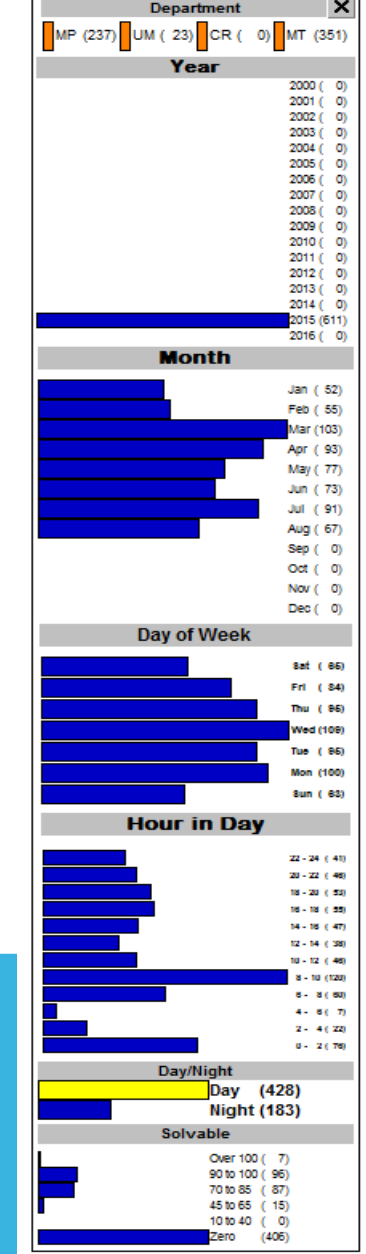

City of Minneapolis

Neighborhoods

Part 2 Crimes Cedar Riverside 1/1/2016 - 8/31/2016

- ✖ 09: Simple Assault (77)
- 🚗 11: Forgery/Counterfeit (2)
- ▲ 12: Fraud (89)
- ▲ 13: Embezzlement (0)
- ✦ 14: Stolen Property (9)
- ✉ 15: Vandalism (71)
- 🔫 16: Weapon Offenses (12)
- 🚫 17: Prostitution/ComVice (0)
- ✖ 18: Other Sex Offenses (4)
- ✂ 28: Narcotics (16)
- 🎰 33: Gambling Offenses (0)
- 👤 34: Against Fam/Children (4)
- 🚗 35: Drive Under Influence (1)
- ⚖ 36: Liquor Laws (14)
- ★ 38: Disorderly Conduct (98)
- ✖ 39: Vagrancy (0)
- ⚔ 40: All Other not Traffic (47)
- 🕒 42: Curfew/Loitering (7)
- 👤 43: Run-Aways (7)

Total - 458 3.146 PSMPD

City of Minneapolis

Neighborhoods

Part 2 Crimes Cedar Riverside 1/1/2015 - 8/31/2015

- ✖ 09: Simple Assault (63)
- 🚗 11: Forgery/Counterfeit (5)
- ▲ 12: Fraud (137)
- ▲ 13: Embezzlement (0)
- ✦ 14: Stolen Property (4)
- ✉ 15: Vandalism (68)
- 🔫 16: Weapon Offenses (6)
- 🚫 17: Prostitution/ComVice (0)
- ✖ 18: Other Sex Offenses (9)
- ✂ 28: Narcotics (19)
- 🎰 33: Gambling Offenses (0)
- 👤 34: Against Fam/Children (11)
- 🚗 35: Drive Under Influence (6)
- ⚖ 36: Liquor Laws (10)
- ★ 38: Disorderly Conduct (215)
- ✖ 39: Vagrancy (0)
- ⚔ 40: All Other not Traffic (51)
- 🕒 42: Curfew/Loitering (4)
- 👤 43: Run-Aways (3)

Total - 611 4.214 PSMPD