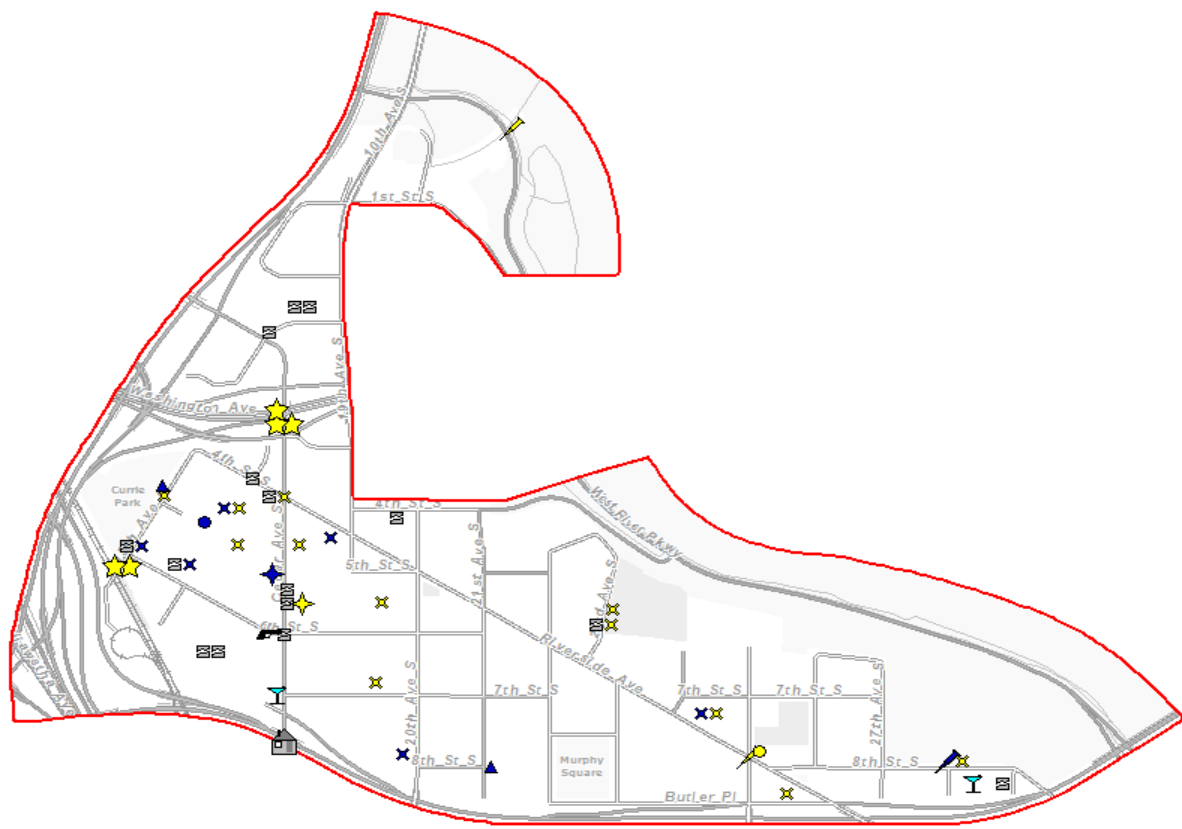

Day/Night

Day	(40)
Night	(26)

Solvable

Over 100	(4)
90 to 100	(18)
70 to 85	(14)
45 to 65	(3)
10 to 40	(0)
Zero	(27)

City of Minneapolis

Neighborhoods

**Part 2 Crimes
Cedar Riverside
8/1/2016 - 8/31/2016**

- ✕ 09: Simple Assault (13)
- ☒ 11: Forgery/Counterfeit (0)
- ▲ 12: Fraud (5)
- ▲ 13: Embezzlement (0)
- ✦ 14: Stolen Property (4)
- ☒ 15: Vandalism (9)
- ☒ 16: Weapon Offenses (4)
- ☒ 17: Prostitution/ComVice (0)
- ✕ 18: Other Sex Offenses (0)
- ☒ 28: Narcotics (1)
- ☒ 33: Gambling Offenses (0)
- ☒ 34: Against Fam/Children (1)
- ☒ 35: Drive Under Influence (0)
- ☒ 36: Liquor Laws (2)
- ★ 38: Disorderly Conduct (16)
- ★ 39: Vagrancy (0)
- ☒ 40: All Other not Traffic (9)
- ☒ 42: Curfew/Loitering (2)
- ☒ 43: Run-Aways (0)

Total - 66 3.568 PSMPD

Place the cursor on the item you wish to identify.

City of Minneapolis

Neighborhoods

Part 2 Crimes Cedar Riverside 7/1/2016 - 7/31/2016

- 09: Simple Assault (18)
- 11: Forgery/Counterfeit (0)
- 12: Fraud (2)
- 13: Embezzlement (0)
- 14: Stolen Property (2)
- 15: Vandalism (15)
- 16: Weapon Offenses (1)
- 17: Prostitution/ComVice (0)
- 18: Other Sex Offenses (0)
- 28: Narcotics (4)
- 33: Gambling Offenses (0)
- 34: Against Fam/Children (1)
- 35: Drive Under Influence (0)
- 36: Liquor Laws (2)
- 38: Disorderly Conduct (5)
- 39: Vagrancy (0)
- 40: All Other not Traffic (2)
- 42: Curfew/Loitering (0)
- 43: Run-Aways (0)