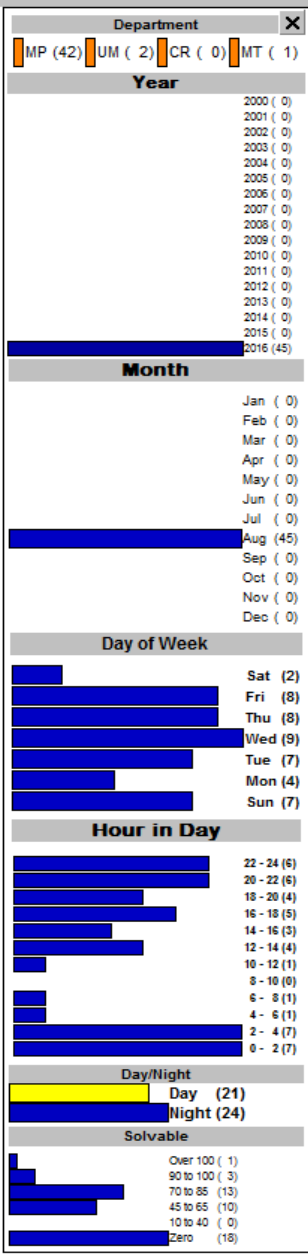

City of Minneapolis

Neighborhoods

**Part 1 Crimes
Cedar Riverside
8/1/2016 - 8/31/2016**

- ✘ UCR 01-02: Homicide (0)
- UCR 03: Rape (1)
- ▲ UCR 04: Robbery (6)
- UCR 05: Agg Assault (6)
- UCR 06: Burglary (1)
- ★ UCR 07: Larceny (28)
- ⊕ UCR 08: Auto Theft (3)
- ✳ UCR 10: Arson (0)

Total - 45 2.433 PSMPD

Place the cursor on the item you wish to identify.