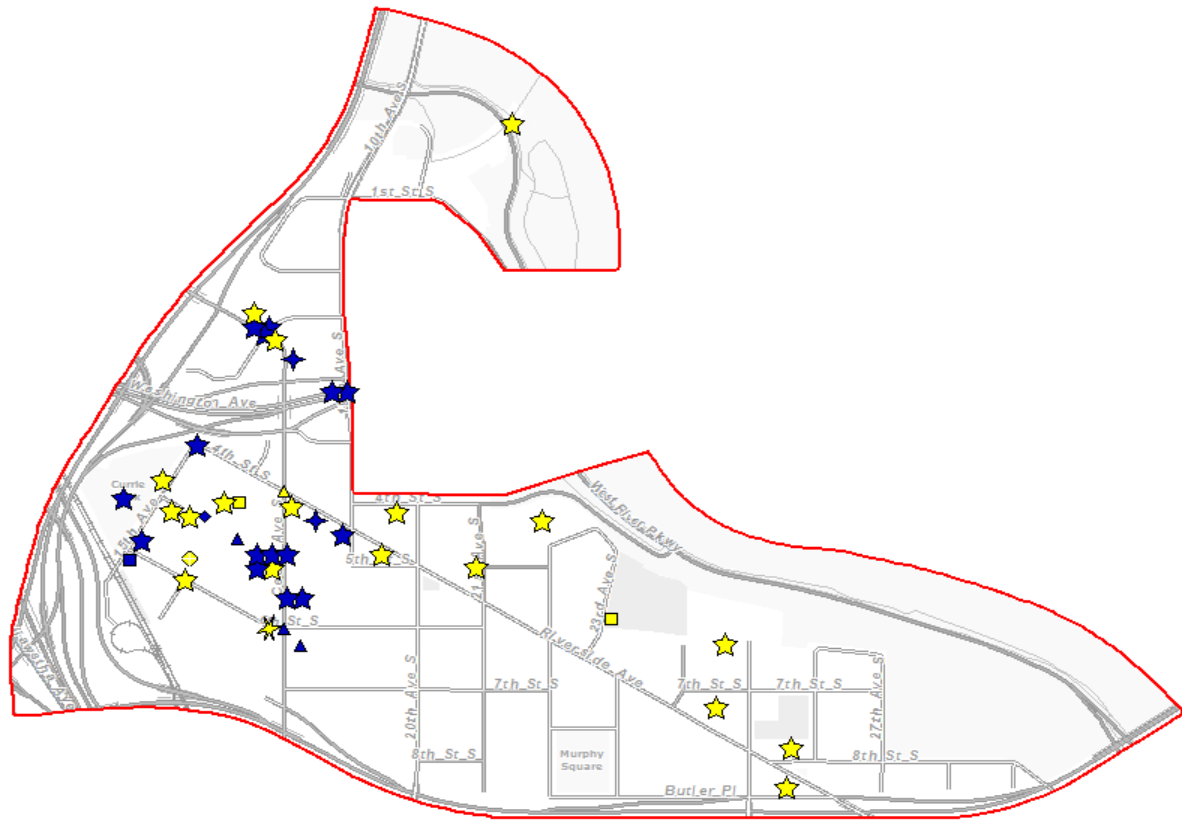

Neighborhoods

**Part 1 Crimes
Cedar Riverside
8/1/2016 - 8/31/2016**

- ✘ UCR 01-02: Homicide (0)
- ◆ UCR 03: Rape (1)
- ▲ UCR 04: Robbery (6)
- UCR 05: Agg Assault (6)
- ◆ UCR 06: Burglary (1)
- ★ UCR 07: Larceny (28)
- ⊕ UCR 08: Auto Theft (3)
- ✳ UCR 10: Arson (0)

Total - 45 2.433 PSMPD

Place the cursor on the item you wish to identify.

City of Minneapolis

Neighborhoods

**Part 1 Crimes
Cedar Riverside
7/1/2016 - 7/31/2016**

- ✖ UCR 01-02: Homicide (0)
- ♦ UCR 03: Rape (1)
- ▲ UCR 04: Robbery (4)
- UCR 05: Agg Assault (3)
- ◆ UCR 06: Burglary (2)
- ★ UCR 07: Larceny (33)
- ⊕ UCR 08: Auto Theft (1)
- ✳ UCR 10: Arson (1)