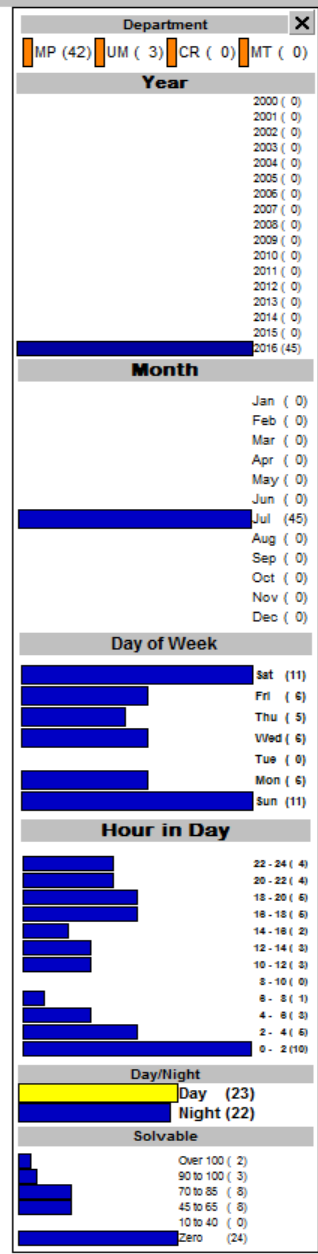

Neighborhoods

**Part 1 Crimes
Cedar Riverside
8/1/2016 - 8/31/2016**

- ✘ UCR 01-02: Homicide (0)
- ◆ UCR 03: Rape (1)
- ▲ UCR 04: Robbery (6)
- UCR 05: Agg Assault (6)
- ◆ UCR 06: Burglary (1)
- ★ UCR 07: Larceny (28)
- ⊕ UCR 08: Auto Theft (3)
- ✳ UCR 10: Arson (0)

Total - 45 2.433 PSMPD

Place the cursor on the item you wish to identify.

City of Minneapolis

Neighborhoods

**Part 1 Crimes
Cedar Riverside
7/1/2016 - 7/31/2016**

- ✖ UCR 01-02: Homicide (0)
- ♦ UCR 03: Rape (1)
- ▲ UCR 04: Robbery (4)
- UCR 05: Agg Assault (3)
- ◆ UCR 06: Burglary (2)
- ★ UCR 07: Larceny (33)
- ⊕ UCR 08: Auto Theft (1)
- ✳ UCR 10: Arson (1)

Month

Jan	(32)
Feb	(29)
Mar	(30)
Apr	(38)
May	(40)
Jun	(29)
Jul	(45)
Aug	(45)
Sep	(0)
Oct	(0)
Nov	(0)
Dec	(0)

Day of Week

Sat	(42)
Fri	(43)
Thu	(33)
Wed	(39)
Tue	(43)
Mon	(49)
Sun	(39)

Hour in Day

22 - 24	(56)
20 - 22	(54)
18 - 20	(58)
16 - 18	(57)
14 - 16	(18)
12 - 14	(22)
10 - 12	(11)
8 - 10	(8)
6 - 8	(5)
4 - 6	(13)
2 - 4	(29)
0 - 2	(43)

Month

Jan	(22)
Feb	(20)
Mar	(41)
Apr	(28)
May	(35)
Jun	(24)
Jul	(26)
Aug	(35)
Sep	(0)
Oct	(0)
Nov	(0)
Dec	(0)

Day of Week

Sat	(34)
Fri	(36)
Thu	(36)
Wed	(23)
Tue	(42)
Mon	(38)
Sun	(22)

Hour in Day

22 - 24	(28)
20 - 22	(37)
18 - 20	(22)
16 - 18	(21)
14 - 16	(16)
12 - 14	(20)
10 - 12	(18)
8 - 10	(14)
6 - 8	(8)
4 - 6	(7)
2 - 4	(17)
0 - 2	(28)